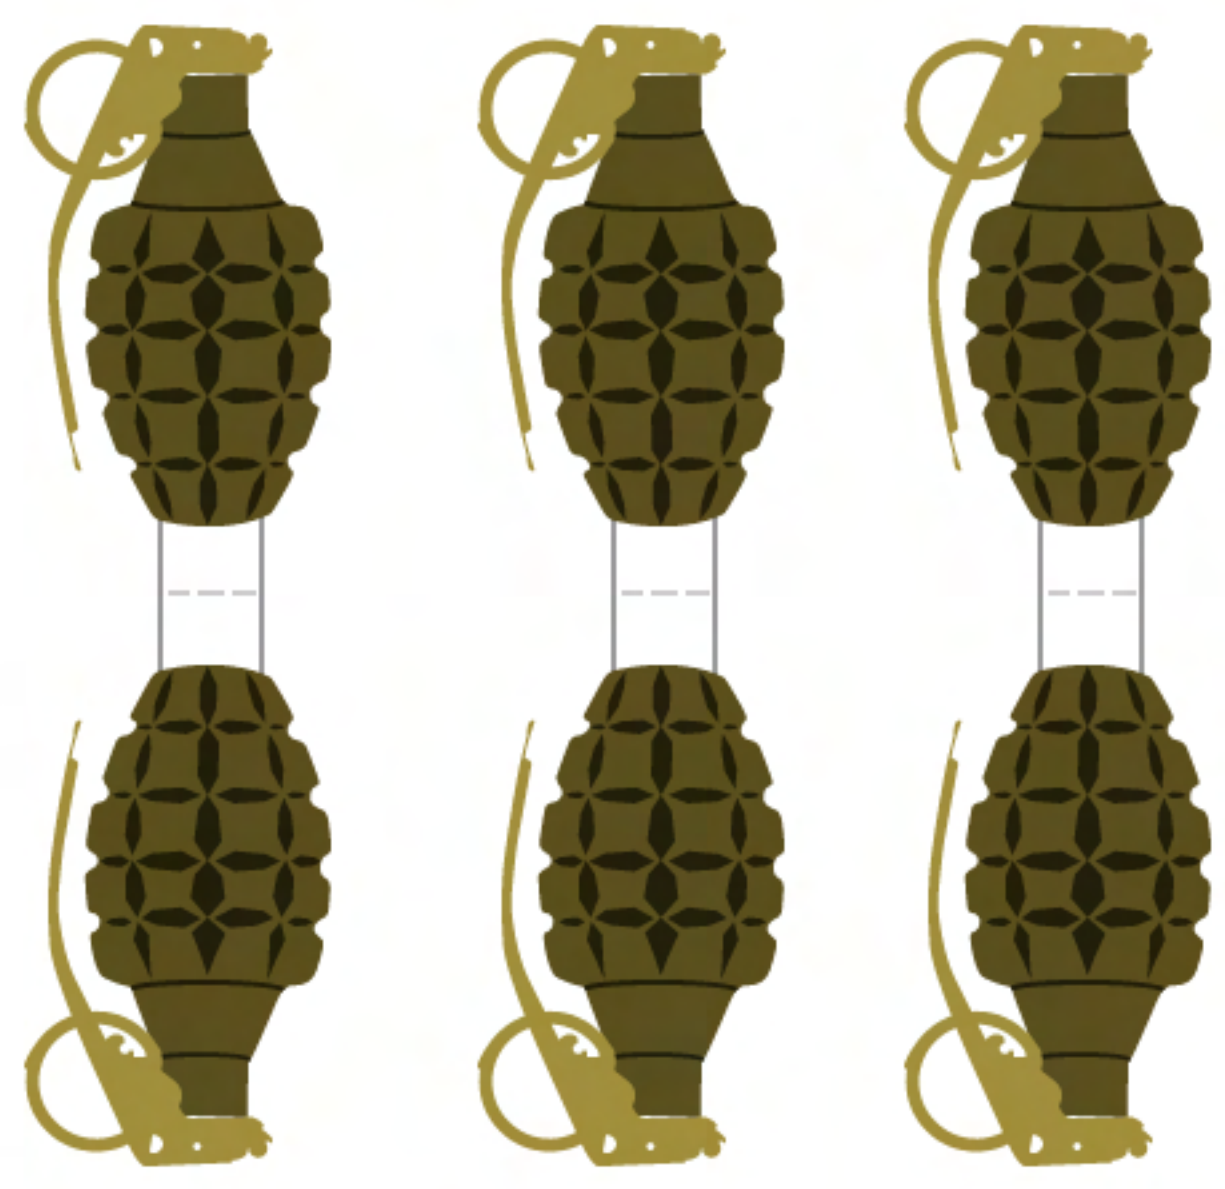

RAMBO

front of arm

back of arm

back of arm

front of arm

front of bod

back of bod

front of hed

back of hed

ONE SHEET'S NOT ENUF

onesheetsnotenuf.com

ONE SHEET'S NOT ENUF

designed by: hankd

cut 
fold 
glue 

RAMBO

ACCESSORIES

ONE SHEET'S NOT ENUF
designed by: hankd

cut 
fold 
glue 