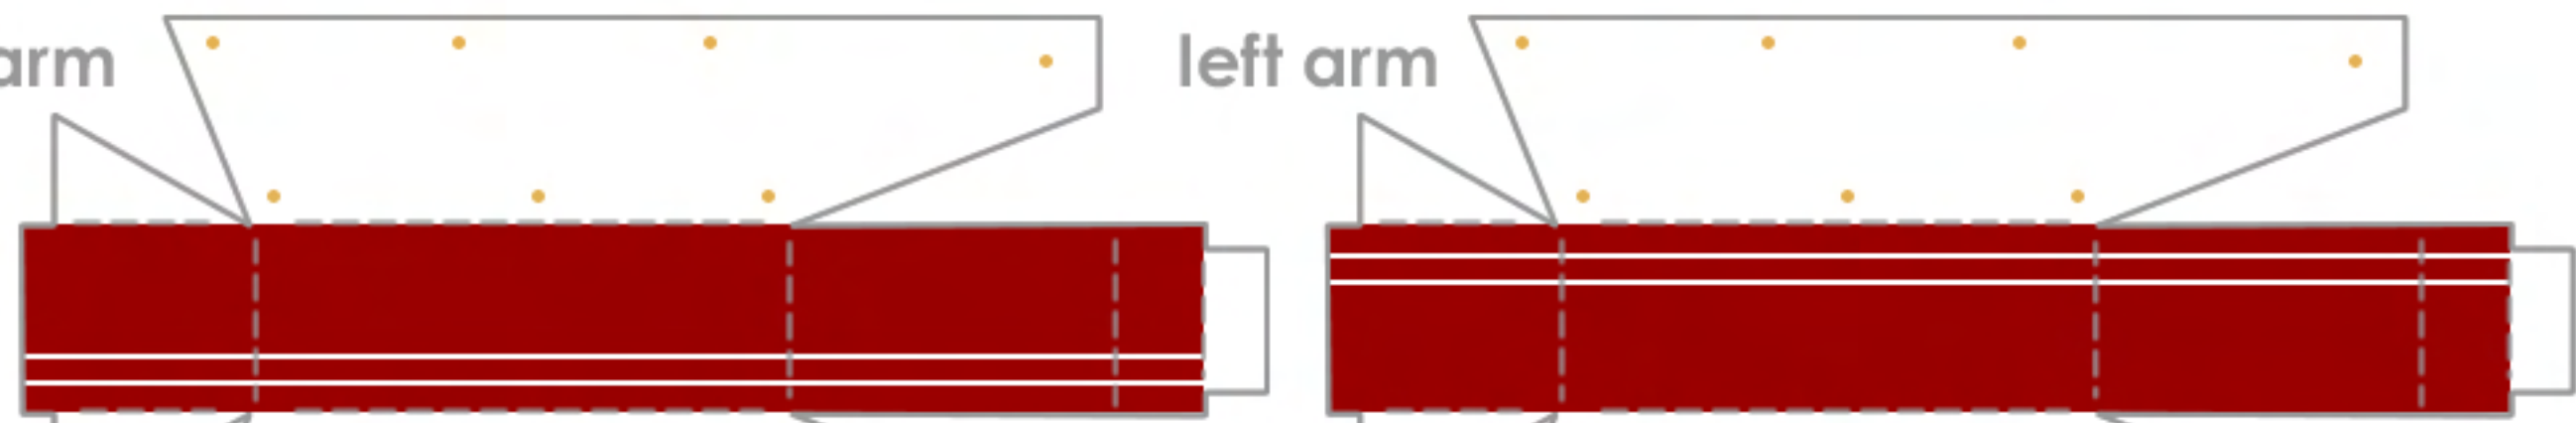

left ear

right ear

helmet

**ONE SHEET'S NOT ENUF**  
 designed by: hankd

cut   
 fold   
 glue 

[www.onesheetsnotenuf.com](http://www.onesheetsnotenuf.com)

right arm

left arm

right leg

left leg

ONE SHEET'S NOT ENUF

ONE SHEET'S NOT ENUF  
designed by: hankd

cut   
fold   
glue 