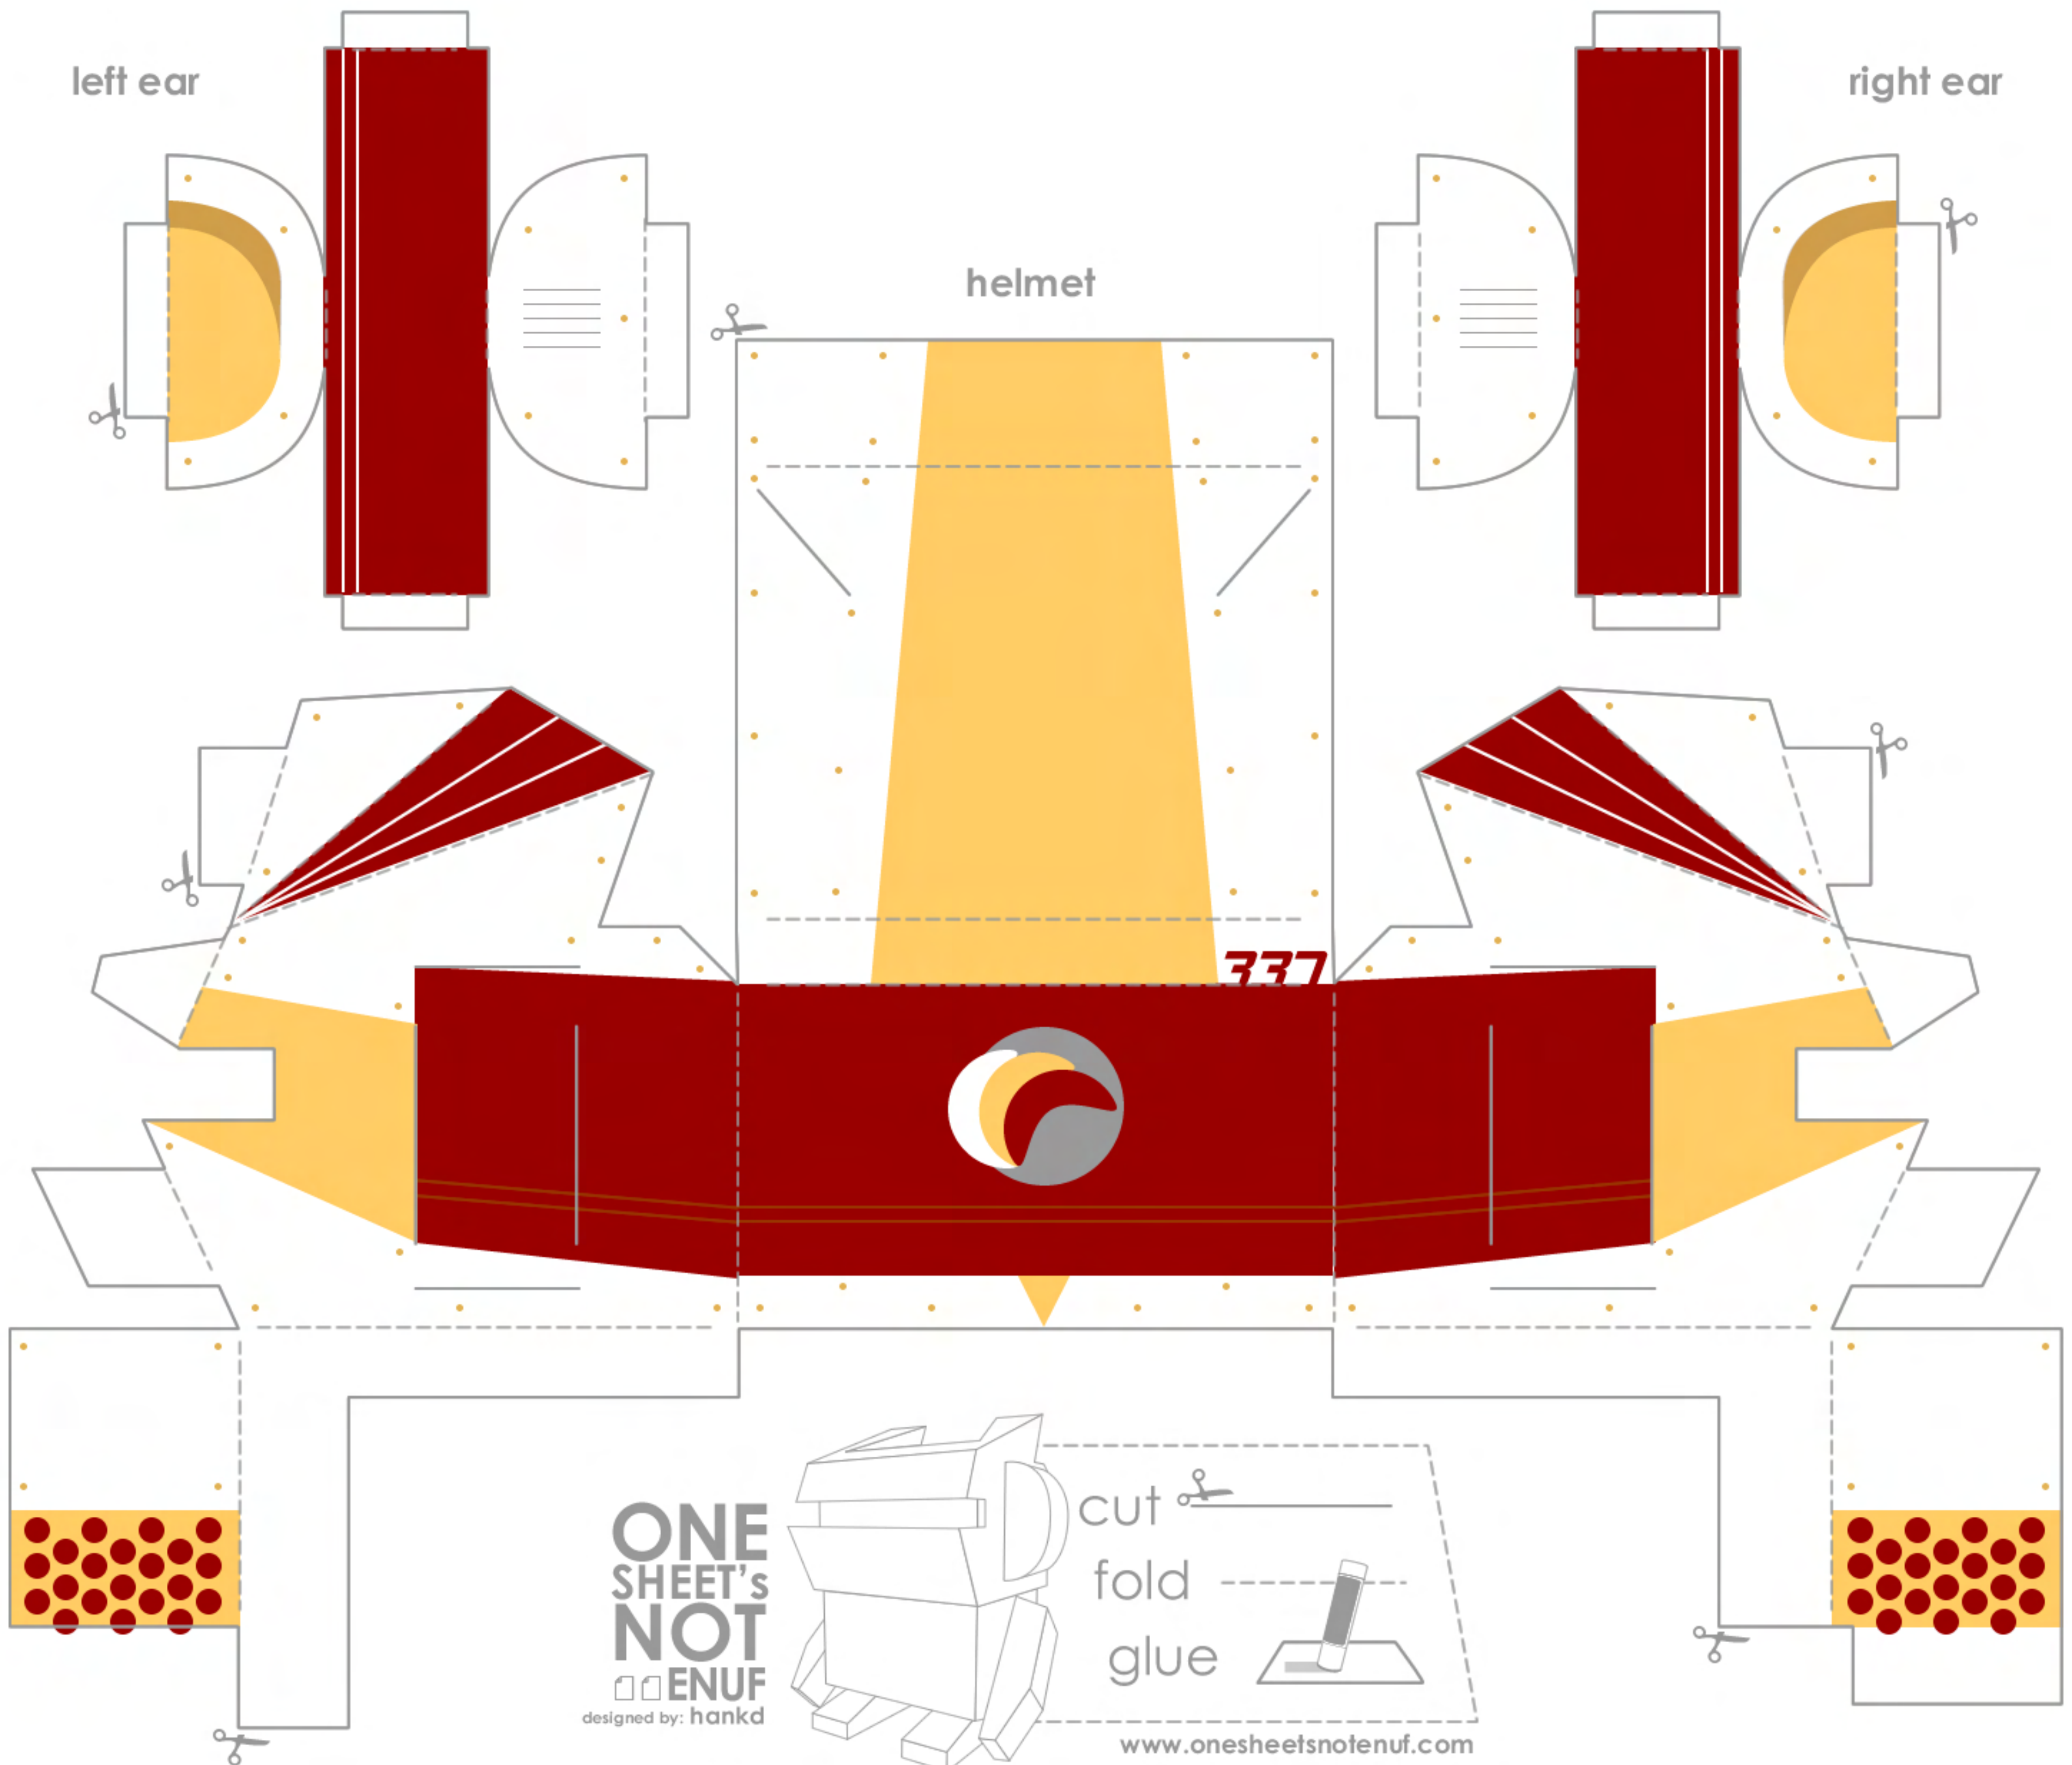

left ear

right ear

helmet

**ONE SHEET'S NOT ENUF**  
 designed by: hankd

cut   
 fold   
 glue 

[www.onesheetsnotenuf.com](http://www.onesheetsnotenuf.com)

right arm

left arm

right leg

left leg

ONE SHEET'S NOT ENUF

ONE SHEET'S NOT ENUF  
designed by: hankd

cut   
fold   
glue 