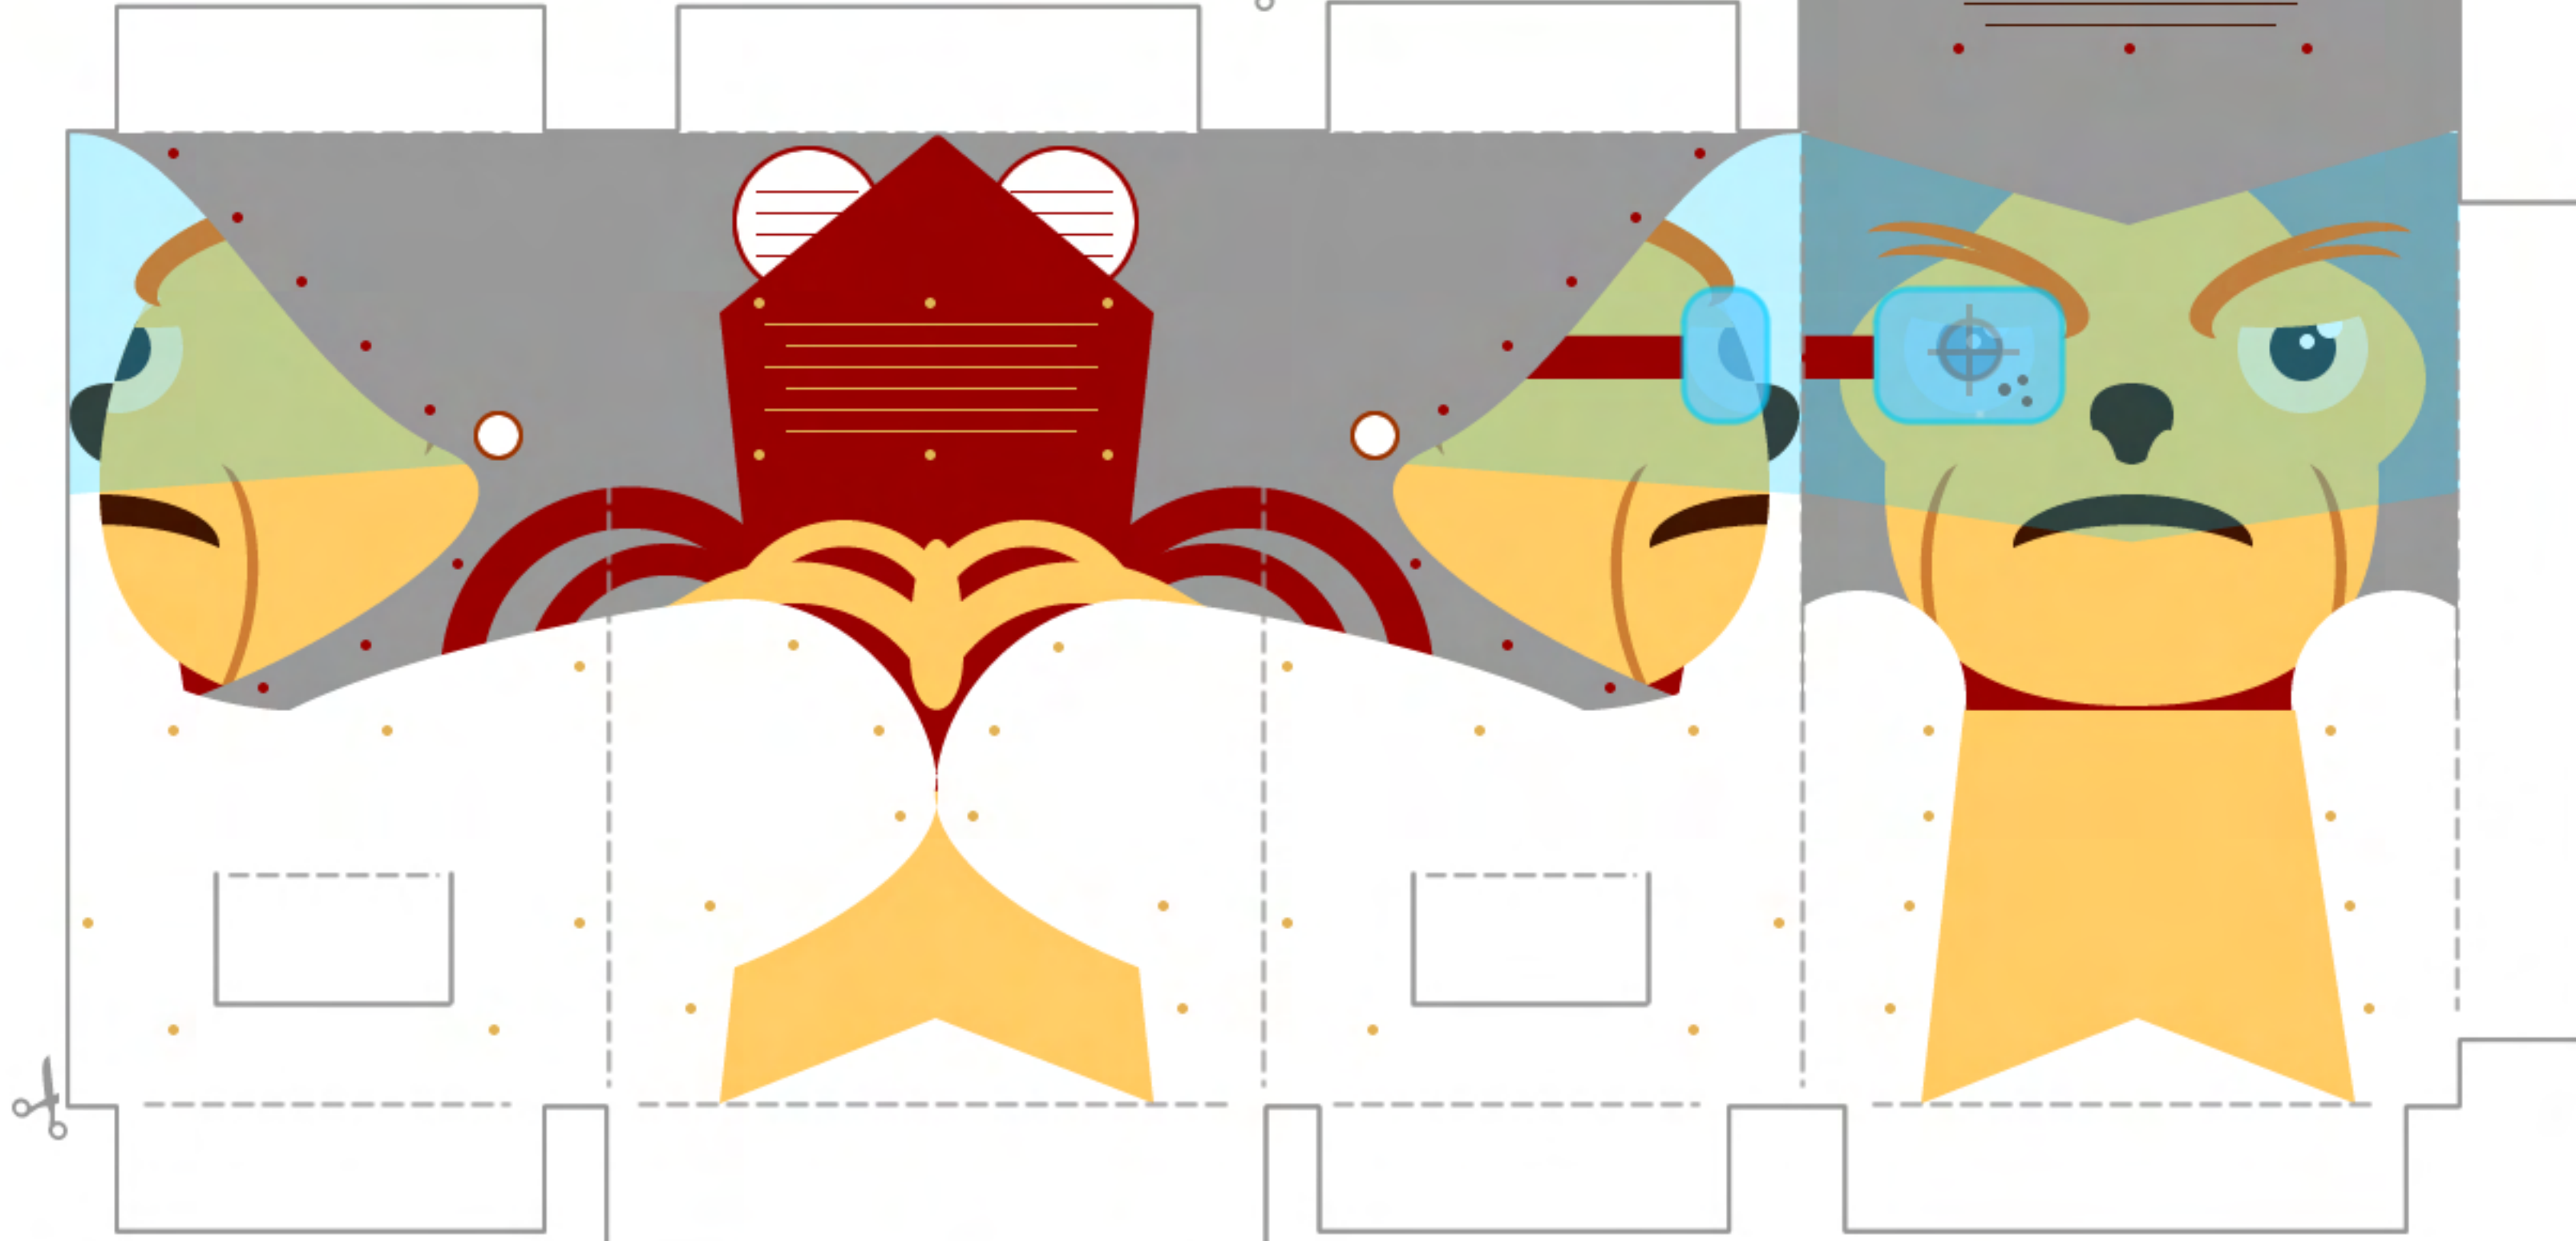

left ear

right ear

helmet

**ONE SHEET'S NOT ENUF**  
 designed by: hankd

cut   
 fold   
 glue 

[www.onesheetsnotenuf.com](http://www.onesheetsnotenuf.com)

right arm

left arm

right leg

left leg

ONE SHEET'S NOT ENUF

ONE SHEET'S NOT ENUF  
designed by: hankd

cut   
fold   
glue 