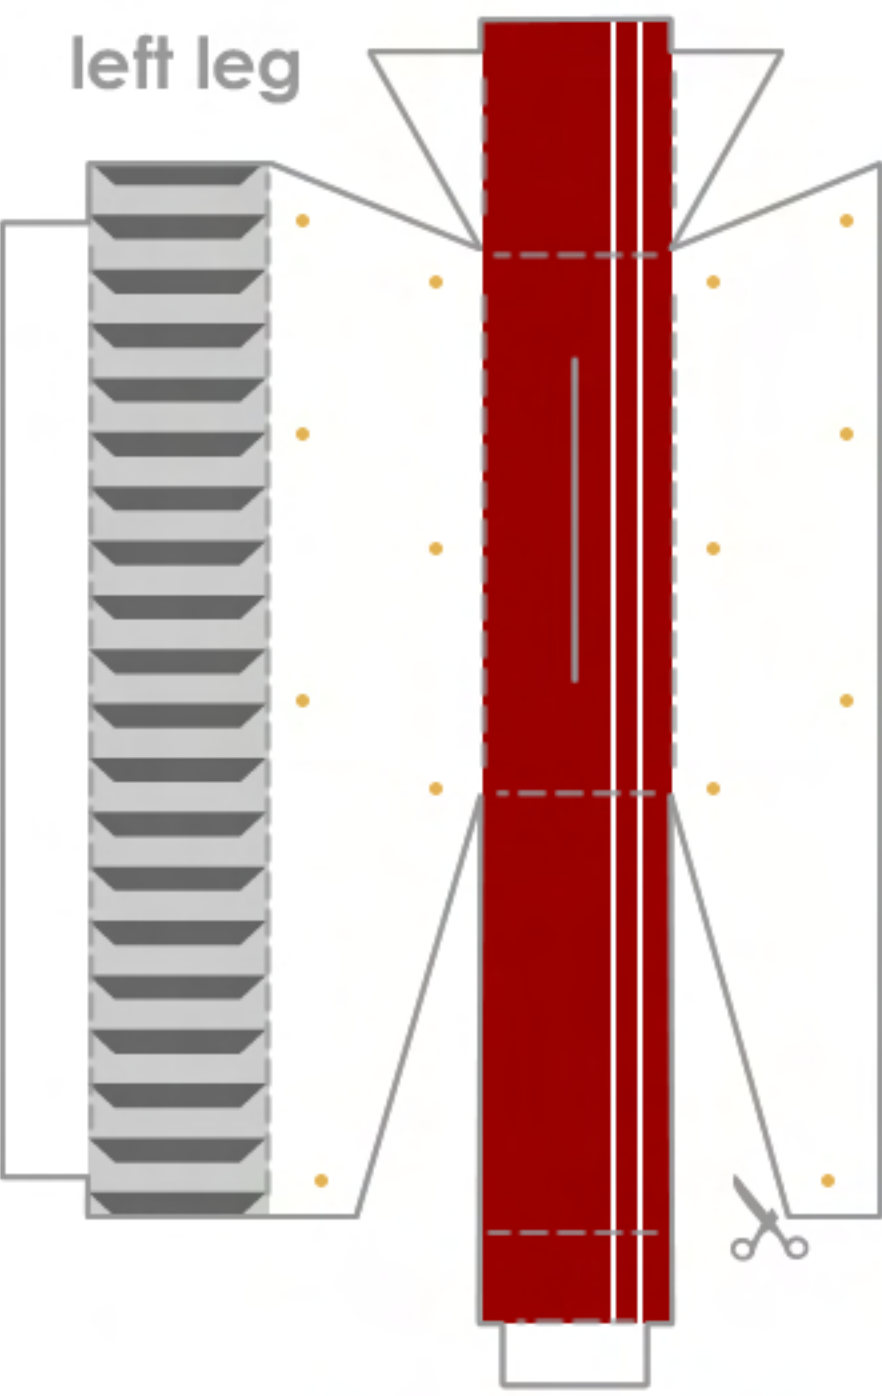

left ear

right ear

helmet

**ONE SHEET'S NOT ENUF**  
 designed by: hankd

cut   
 fold   
 glue 

[www.onesheetsnotenuf.com](http://www.onesheetsnotenuf.com)

right arm

left arm

right leg

left leg

ONE SHEET'S NOT ENUF

ONE SHEET'S NOT ENUF  
designed by: hankd

cut   
fold   
glue 