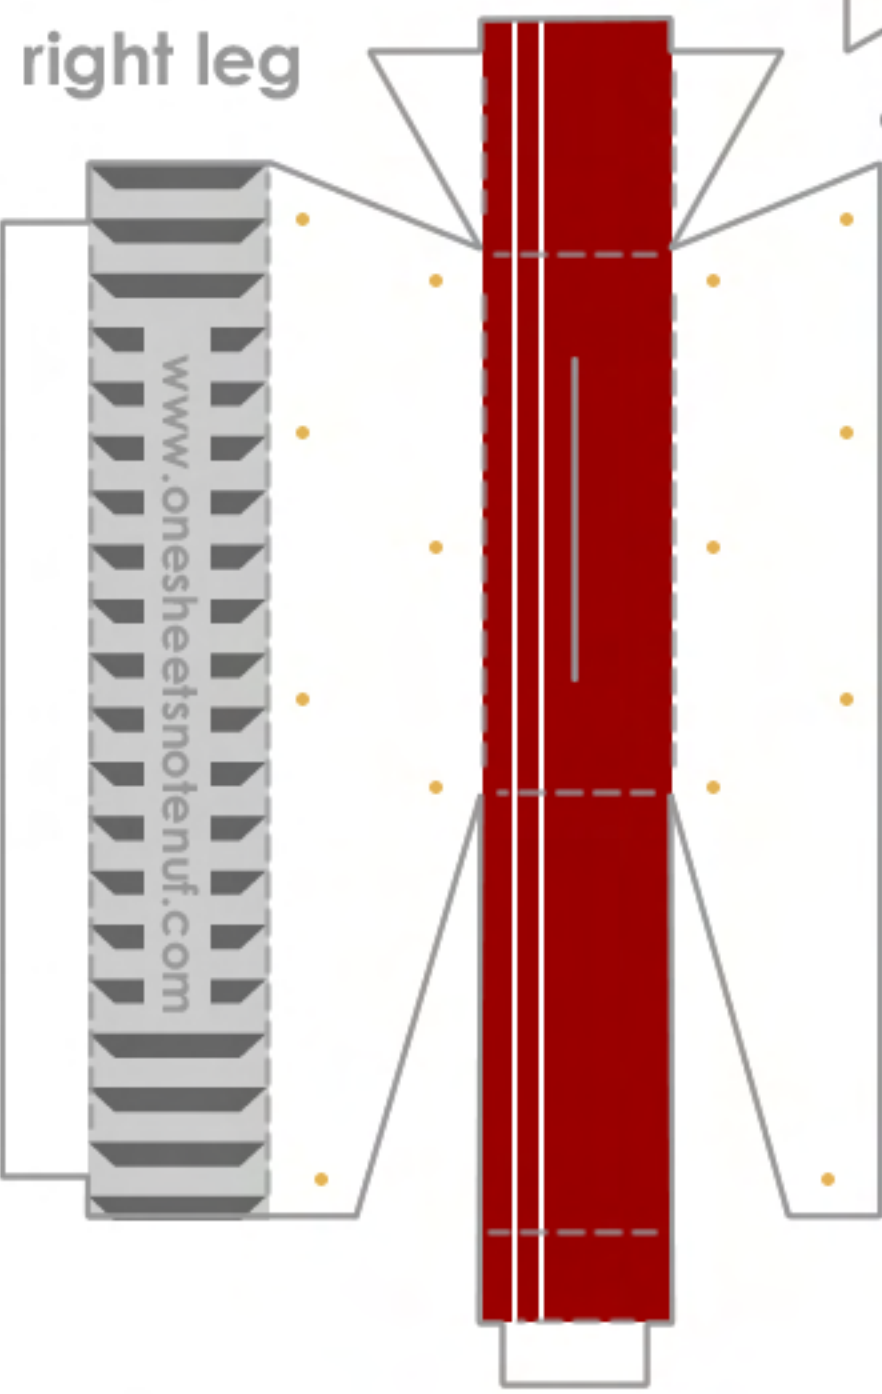

left ear

right ear

helmet

**ONE SHEET'S NOT ENUF**  
 designed by: hankd

cut   
 fold   
 glue 

[www.onesheetsnotenuf.com](http://www.onesheetsnotenuf.com)

right arm

left arm

right leg

left leg

ONE SHEET'S NOT ENUF

ONE SHEET'S NOT ENUF  
designed by: hankd

cut   
fold   
glue 