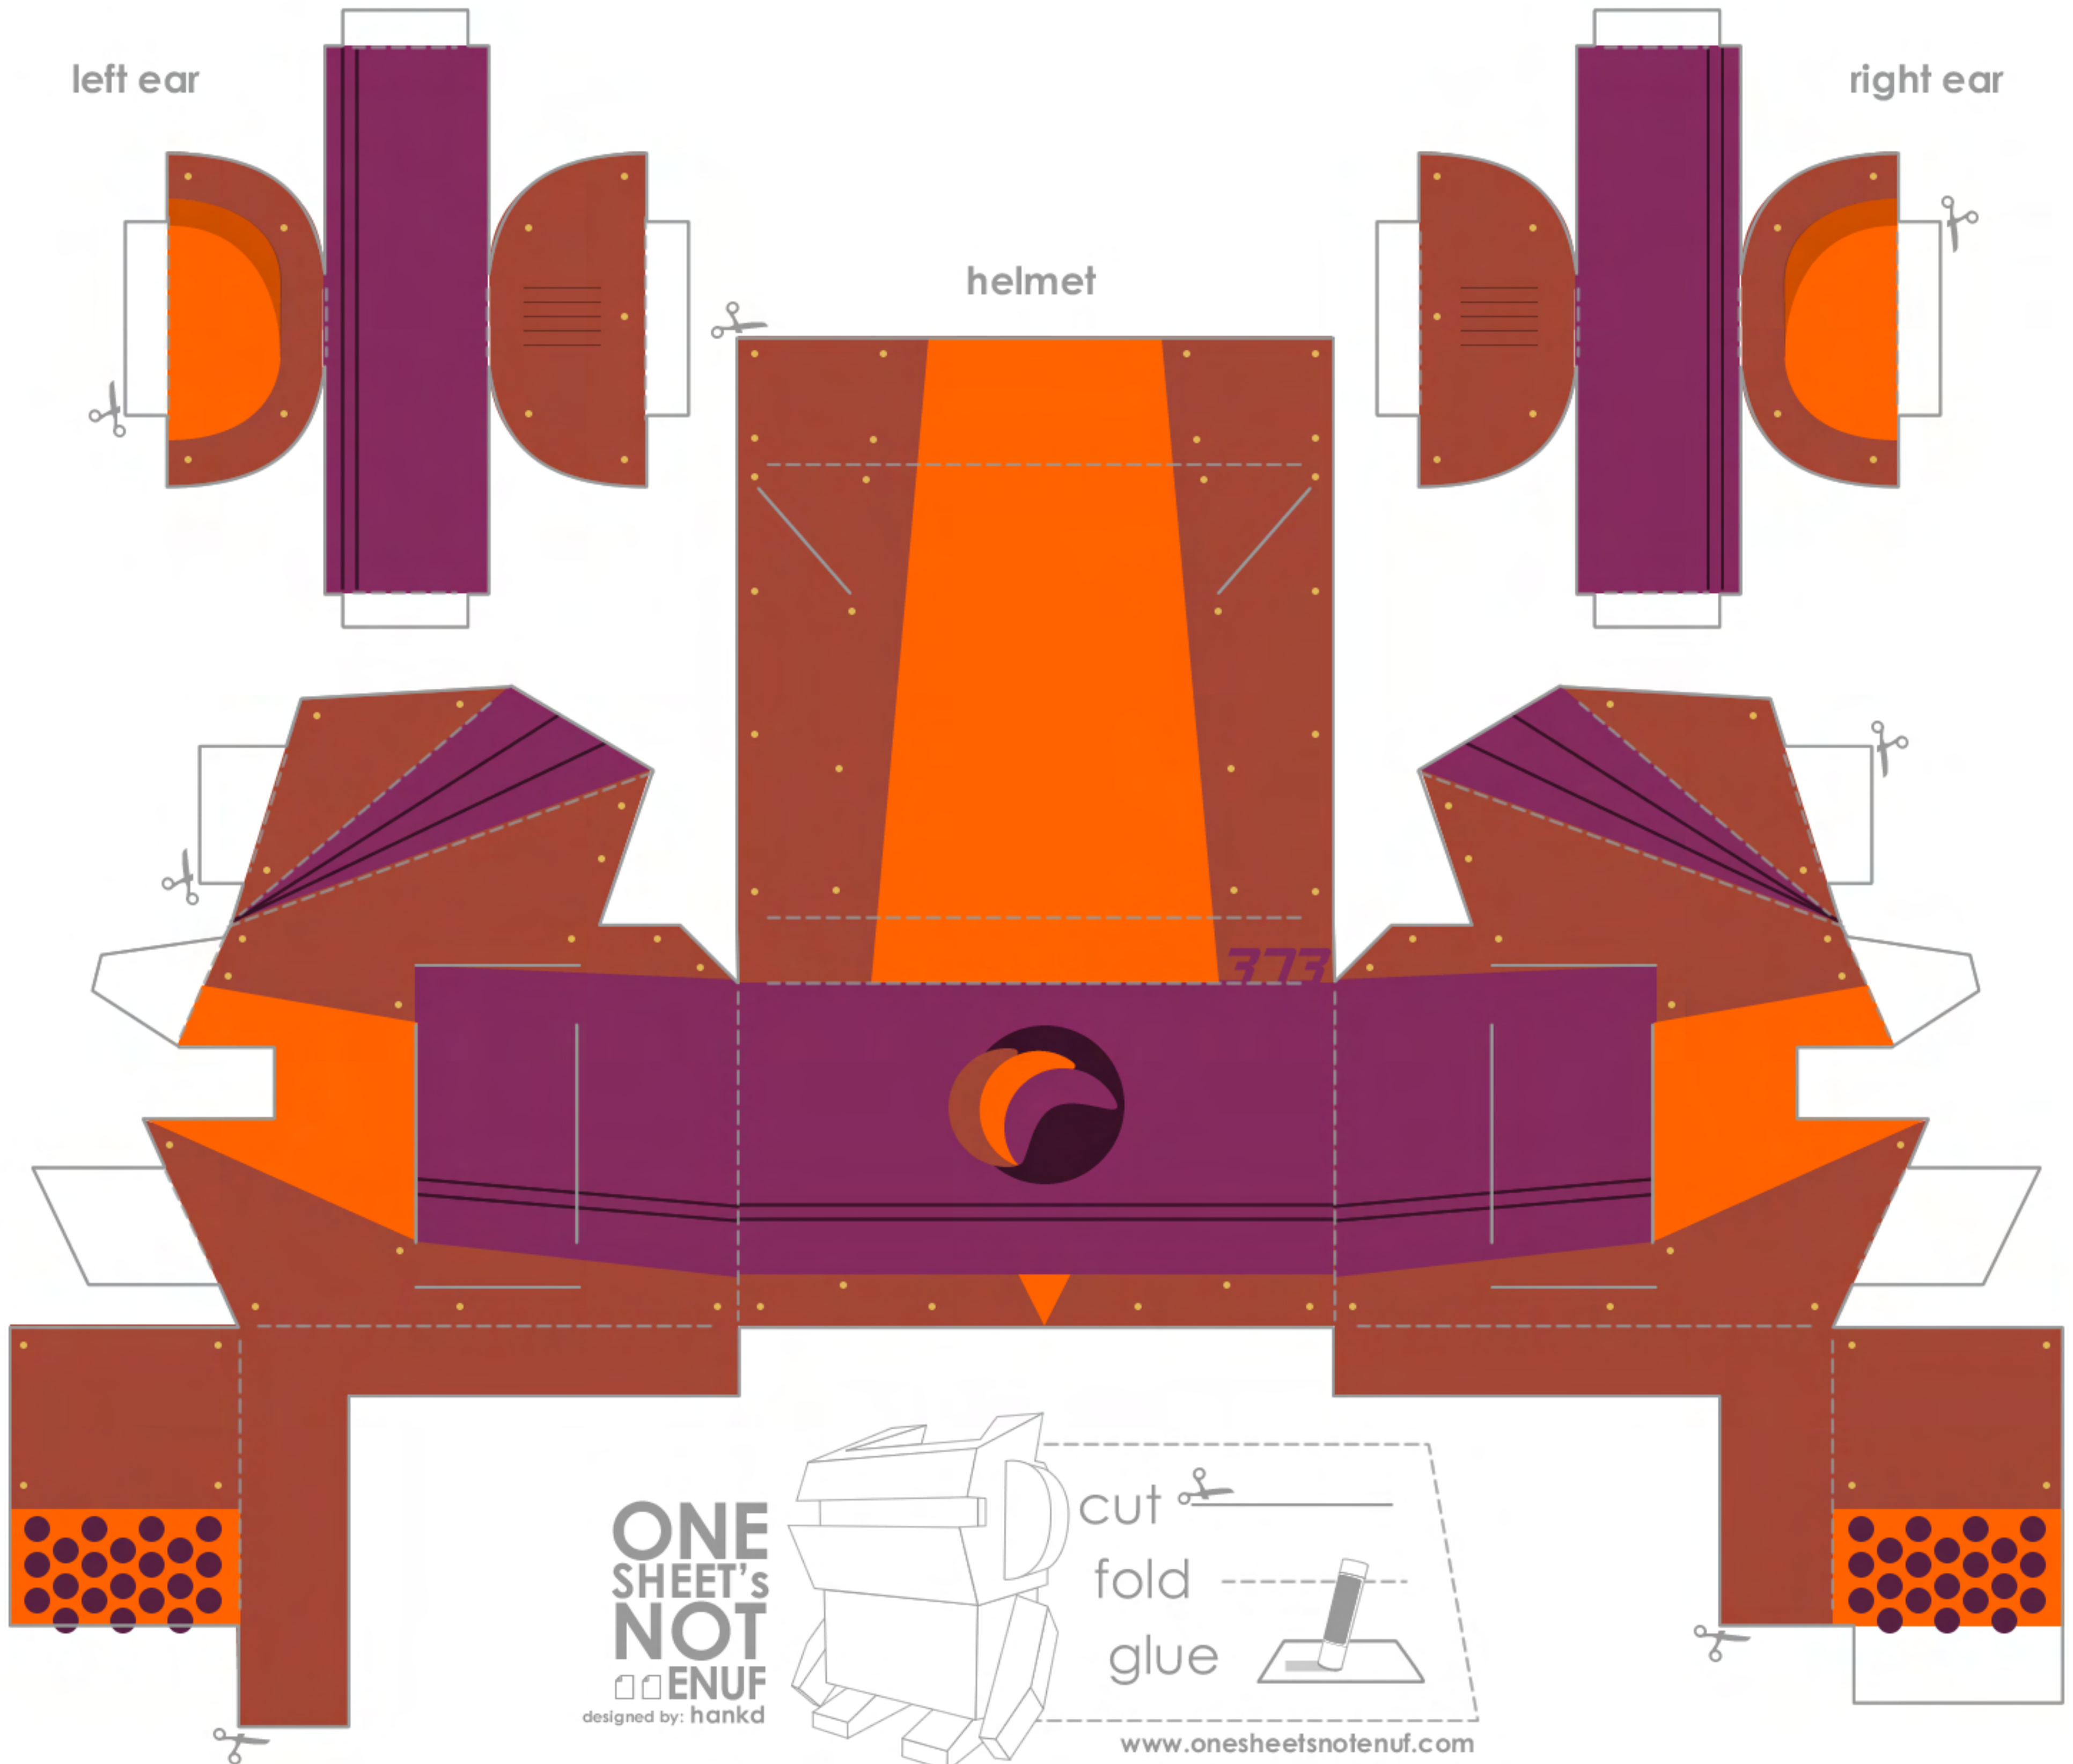

left ear

right ear

helmet

ONE SHEET'S NOT ENUF
 designed by: hankd

cut 
 fold 
 glue 

www.onesheetsnotenuf.com

right arm

left arm

right leg

www.onesheetsnotenuf.com

left leg

ONE SHEET'S NOT ENUF

ONE SHEET'S NOT ENUF
 designed by: hankd

cut 
 fold 
 glue 

www.onesheetsnotenuf.com